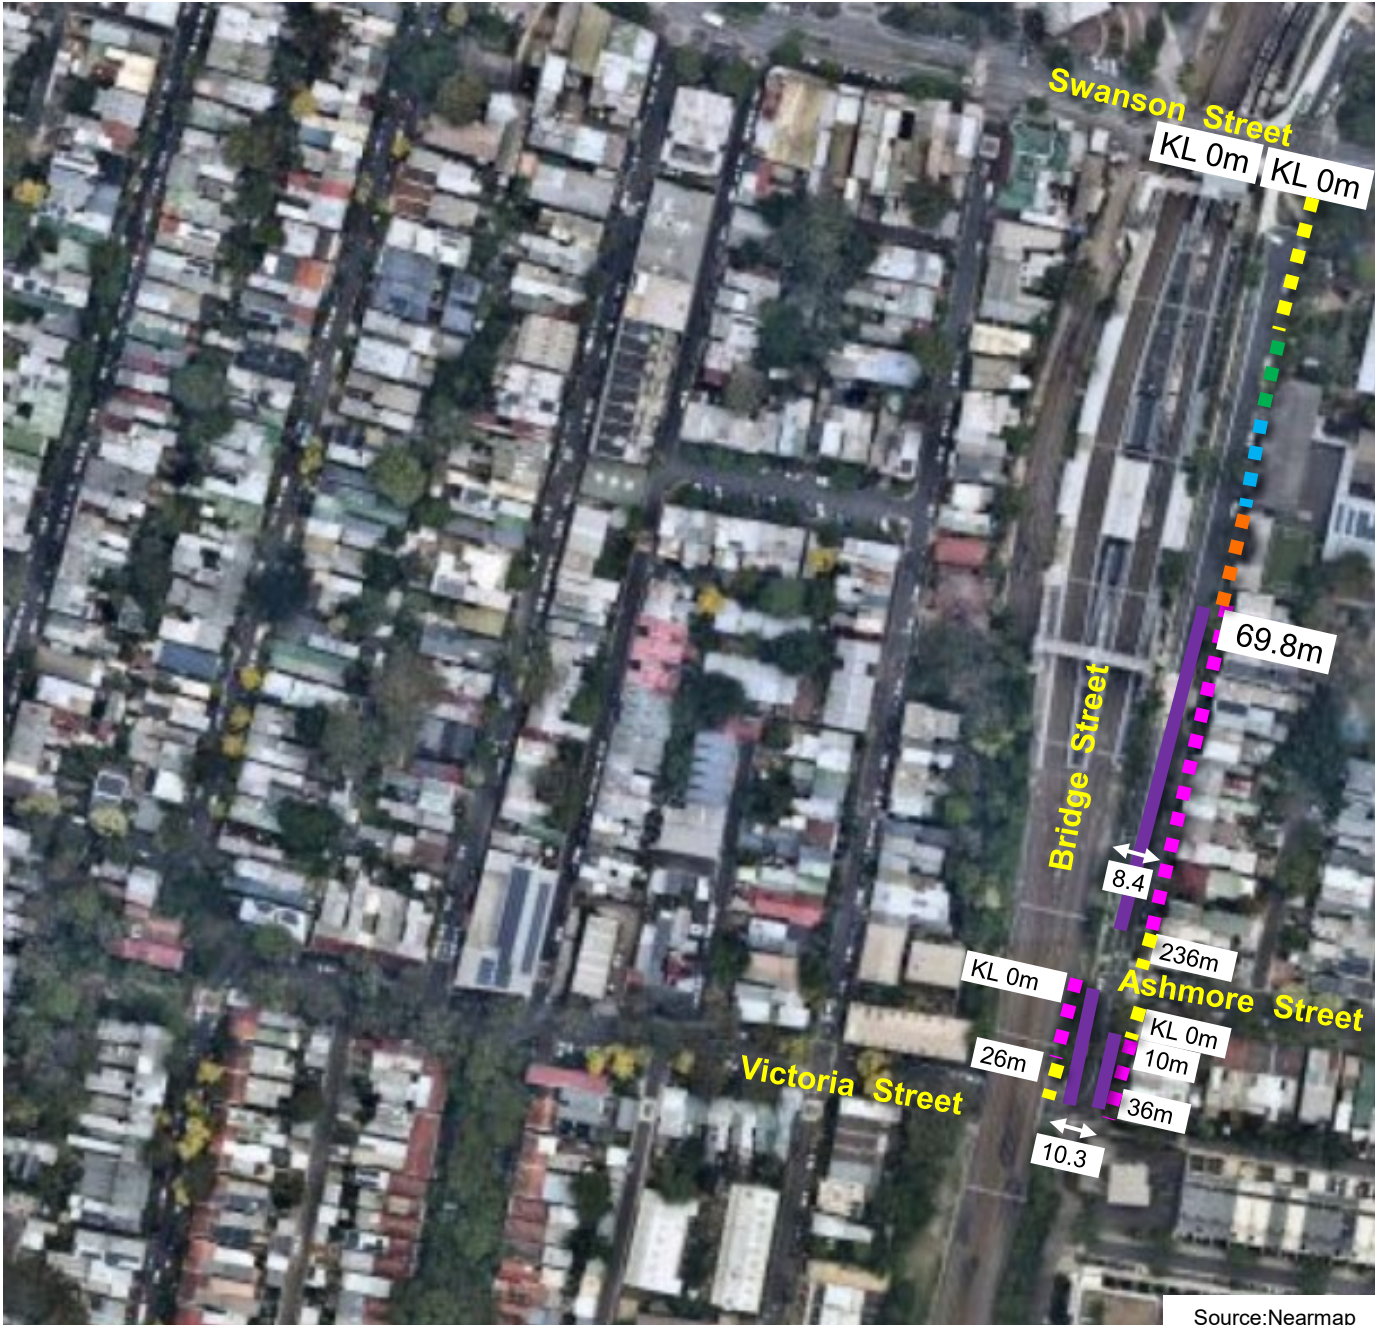

Proposal

Bridge Street, Erskineville Proposed parking changes

Existing

- ■ ■ "No Stopping"
- ■ ■ "P5 8am-9.30am, 2.30pm-4pm School Days"
- ■ ■ "No Parking Authorised Car Share Vehicles Bay 523-850"
- ■ ■ "2P 8am-6pm Mon-Fri Permit Holders Excepted Area 36"
- ■ ■ "4P Mobility Parking Only 8am-10pm"

Proposed

- ■ ■ "2P 8am-10pm Permit Holders Excepted Area 36"